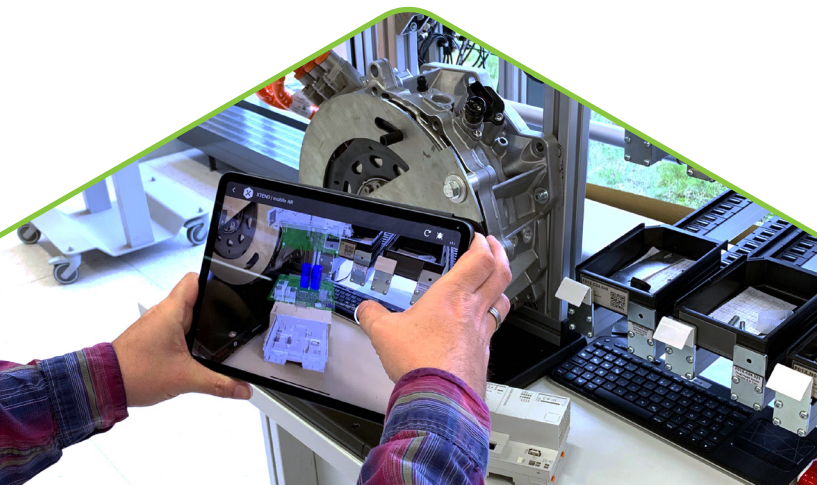

# Fraunhofer

IOSB-INA

XTEND | mobileAR

- Generic
- Application- and industry-independent
- Individual configuration
- Usable with all static objects
- Flexible, stable and performant
- Cross-platform
- Quick & easy to learn and use

Usage examples:

- Mentoring (training on machinery and equipment)
- Maintenance and repair
- Monitoring (analyze machine data)
- Product presentation in 3D/2D

XTEND | yourPossibilities